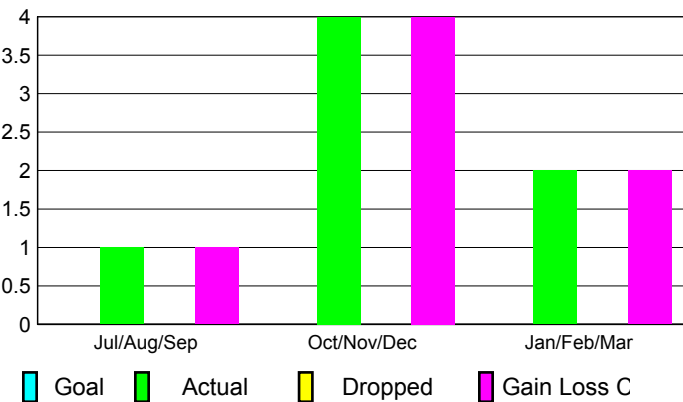

2009-2010 GMT Quarterly Report for District (or Undistricted) **District 352**

GMT: SALIM J MOUSSAN

Location: ARAB REP OF EGYPT

GMT CA: 6

CLUBS

Club Results
2009-2010

Clubs
2008-2009

Month	New Club Goal	Actual New Clubs	Actual Dropped Clubs	Gain/Loss of Clubs	Gain/Loss of Clubs
Jul/Aug/Sep	0	1	0	1	0
Oct/Nov/Dec	0	4	0	4	1
Jan/Feb/Mar	0	2	0	2	1
Totals	0	7	0	7	2

Club Results 2009-2010

Goal, New, Dropped, Gain/Loss

Comparison of Club Gain/Loss

Current Year Compared to the Previous Year

YTD Status Quo Clubs 2009-2010

Status Quo Clubs Compared to Status Quo Members

MEMBERSHIP