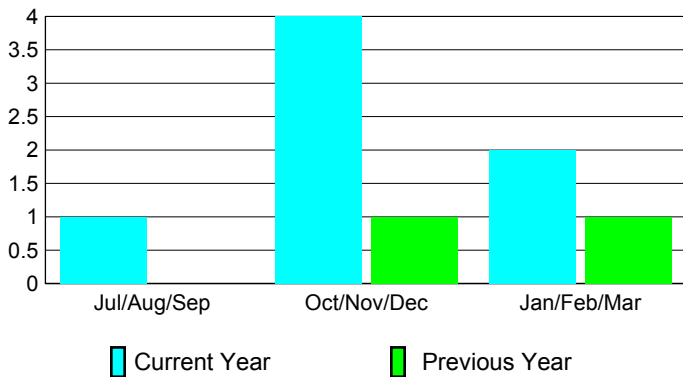

2009-2010 GMT Quarterly Report for District (or Undistricted) **District 352**

GMT: SALIM J MOUSSAN

Location: ARAB REP OF EGYPT

GMT CA: 6

CLUBS

Club Results
2009-2010

Clubs
2008-2009

Month	New Club Goal	Actual New Clubs	Actual Dropped Clubs	Gain/Loss of Clubs	Gain/Loss of Clubs
Jul/Aug/Sep	0	1	0	1	0
Oct/Nov/Dec	0	4	0	4	1
Jan/Feb/Mar	0	2	0	2	1
Totals	0	7	0	7	2

Club Results 2009-2010

Goal, New, Dropped, Gain/Loss

Comparison of Club Gain/Loss

Current Year Compared to the Previous Year

YTD Status Quo Clubs 2009-2010

Status Quo Clubs Compared to Status Quo Members

MEMBERSHIP