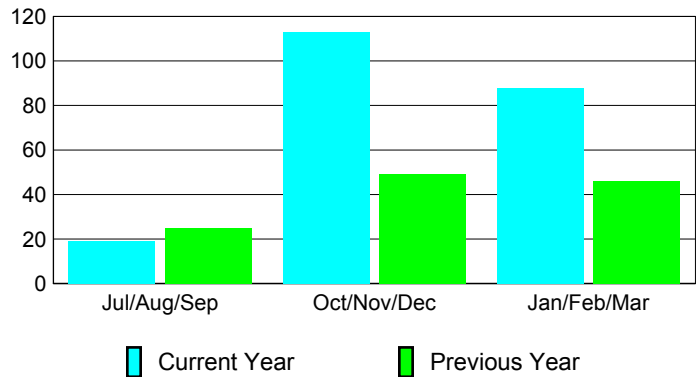

Comparison of Membership Gain/Loss

Current Year Compared to the Previous Year