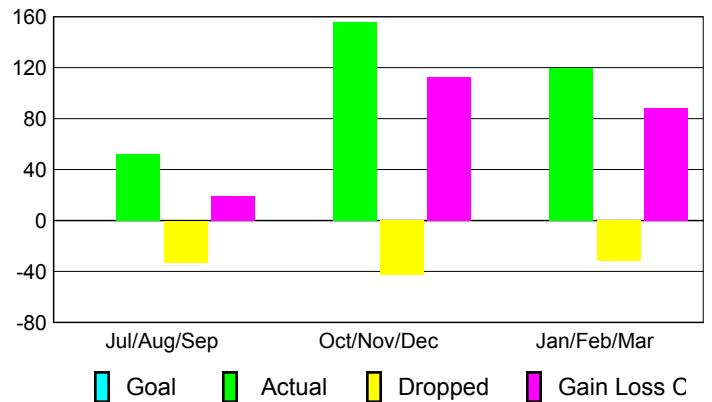

Membership Results 2009-2010

Goal, New, Dropped, Gain/Loss